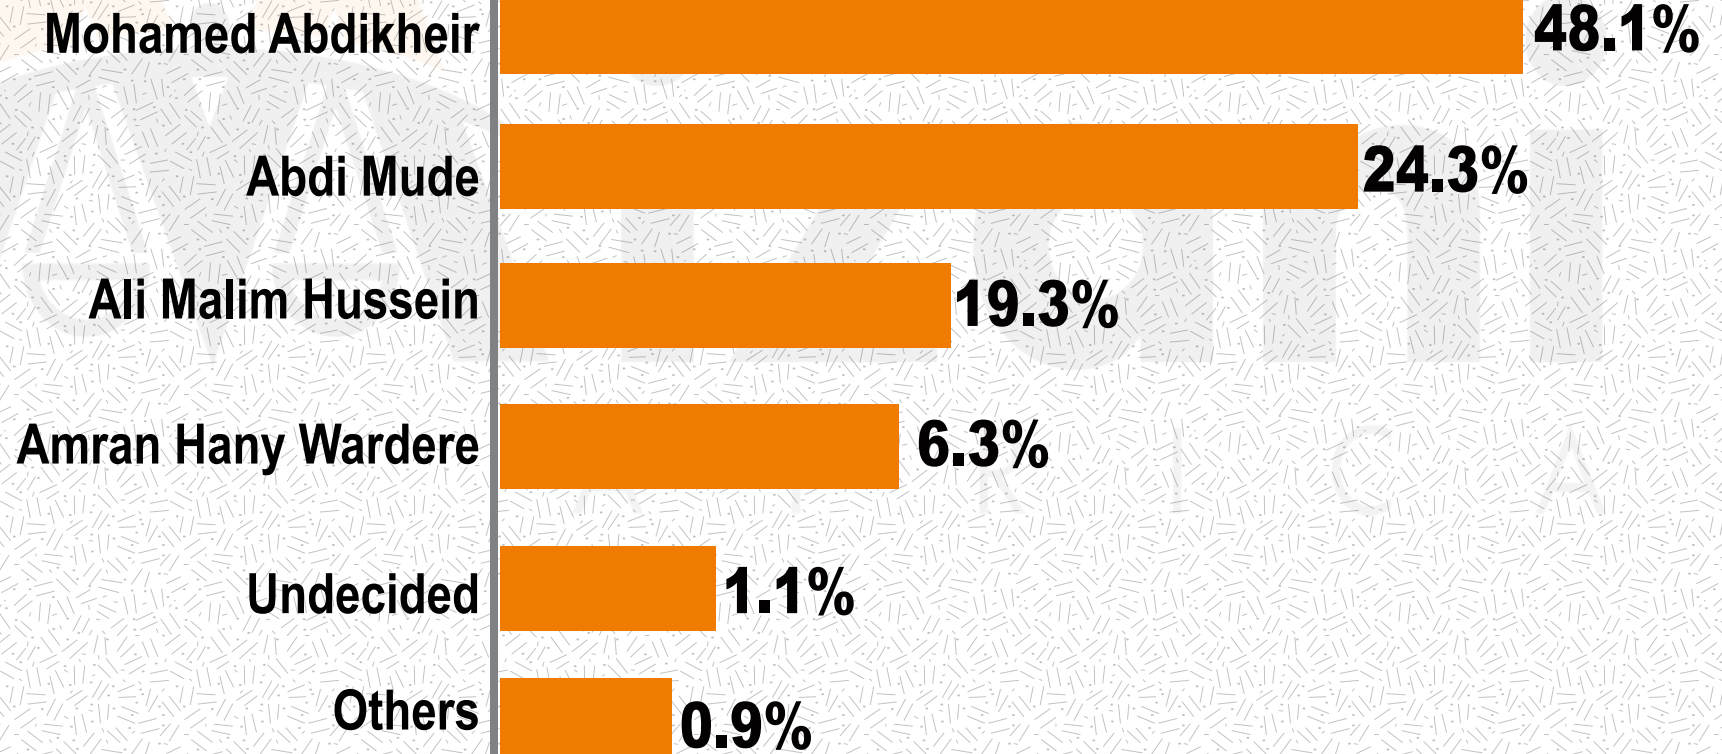

Parliamentarian

LAFEY CONSTITUENCY

Popularity Ranking

@mizaniafrica

@Mizaniafrica